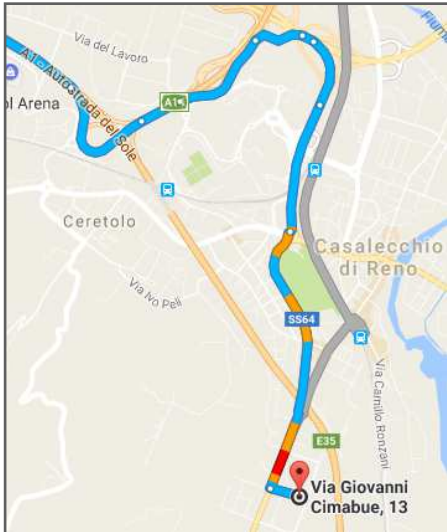

HOW TO REACH OUR HEADQUARTERS

Via Cimabue, 13
40033 Casalecchio di Reno (BO) - ITALY

A1/E45 Motorway: Take the exit "Bologna/Casalecchio"

Turn right, following "Bologna Casalecchio/Tangenziale"

Turn right, following "Porretana"

Turn right, following "Sasso Marconi/Porretta"

At the roundabout, keep going straight

Pass the level crossing. At the roundabout, go straight

Turn left at the traffic light. Here is Via Cimabue.

You will see Didimo Zanetti down the street, on the left.